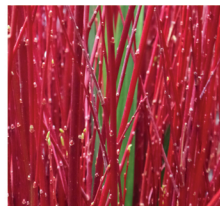

"Our Family Products" Co. has officially started its work in producing-selling the red willow since 2011 and during this period , we tried to afford the best possible quality to our clients. "Our Family Products" Corporate include three Departments.

Cultivation, Domestic sales and International Sales

The Red willow is grown in the Mahallat- Iran. Due to its cold climate and mountain coverage it has one of the best environments for growing the red willow in the world.

RED (PURPLE) WILLOW

Red Willow, is also called Purple Willow, a small tree from Salicaceae species with slender standing branches which generally reaches up to 45 ft (14 m) in height, Like most other willows, it commonly grows along riverbanks and in other areas with high soil moisture. The plant has slender flexible pedicle that is greenish brown in the shaded areas and reddish purple in the sun.

Our Goal :

1. Enhancing the quality of the red willow by focusing on modern scientific methods of planting and harvesting
2. Expanding the global sales market through increasing customers' satisfaction
3. Focusing on customer needs and try to upgrade the customer needs and striving to exceed their expectations
4. Improving the delivery speed and shipping as well as packaging and sanitation issues.

● RED WILLOW PACKAGING :

Red willow is classified in to four group accordance to the length of red willow's stem.

1. Short 50 -80 cm: this package contains of 5 bunches of 50 to 80 CM red willows each of which has 20 stems.
2. Economic 80 -130 cm: this package contains of 5 bunches of 80 to 130 CM red willows each of which has 20 stems.
3. Standard 130- 180 cm: this package contains of 5 bunches of 130 to 180 CM red willows each of which has 20 stems.
4. Tall 180 – 210 cm: this package contains of 5 bunches of 180 to 210 CM red willows each of which has 20 stems.

- ✓ Packaging : branch
- ✓ Delivery Term : All Terms can be applied
- ✓ Package loaded from Imam khomeini Aripport by IATA rules
- ✓ Payment :All terms can be applied according to proforma